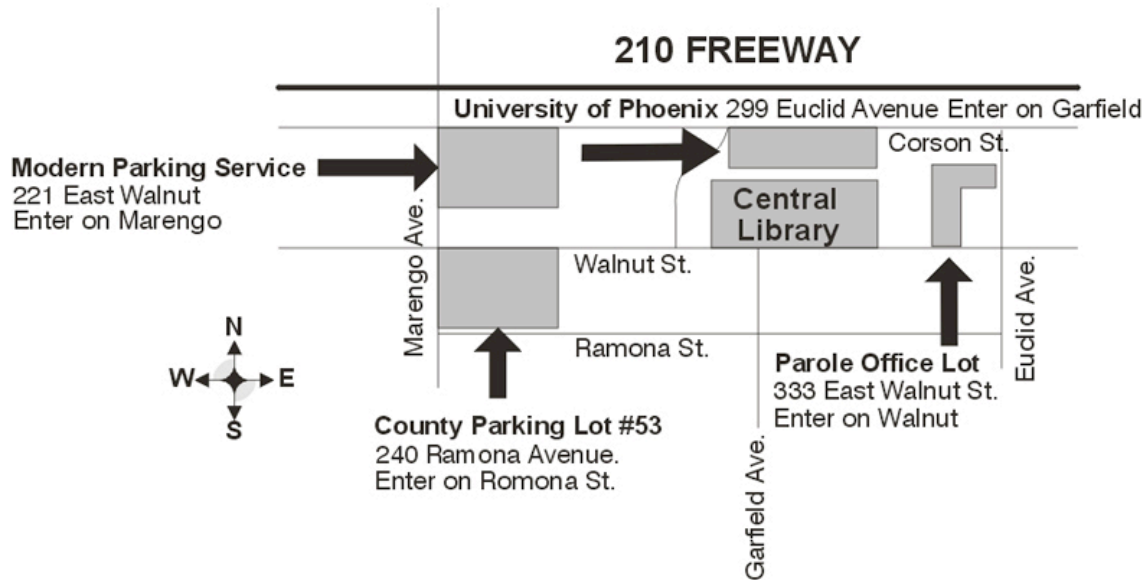

For Donald R. Wright Auditorium Users
 Parking Lot for Library Patrons Only
3 HOUR LIMIT

Library lot is monitored and violators will be cited.

Alternate Parking Available:

<p>WEEKENDS FREE <u>University of Phoenix Lot</u> Saturday 9:00 a.m. - 6 p.m. Sunday 1:00 p.m. - 5 p.m.</p> <p>WEEK DAYS <u>University of Phoenix Lot</u> Open • Mon-Fri, 6 a.m.–10:30 p.m. Rate: \$1.50 ea. 15 min. \$12.00 max.</p>	<p>WEEK DAYS (cont.) <u>Modern Parking Service</u> Open • Mon-Fri, 6 a.m.–6 p.m. Rate: \$1.00 ea. 15 min. \$7.00 max.</p> <p><u>County Parking Lot #53</u> Open • Mon-Thurs, 6 a.m.–7 p.m. Friday 6 a.m. to 7 p.m. Rate: \$2.00 ea. 20 min. • \$9.00 max. \$4.00 flat rate after 4 p.m.</p> <p><u>Parole Office Parking Lot</u> Open • Mon-Fri, 7:30 a.m.–4 p.m. \$9.00 max. • after 12:30 p.m. \$4.00</p>
--	---